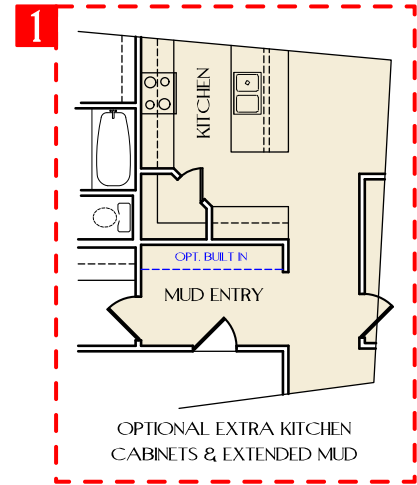

RETREAT: Options

Red Options

1. Extra Cabinets / Extended Mud
2. Master Bathroom
  - A. Garden Tub / Shower
  - B. Garden Tub Shower
  - C. Optional Layout

Blue Options

- Fireplace
- Built In
- Cabinets