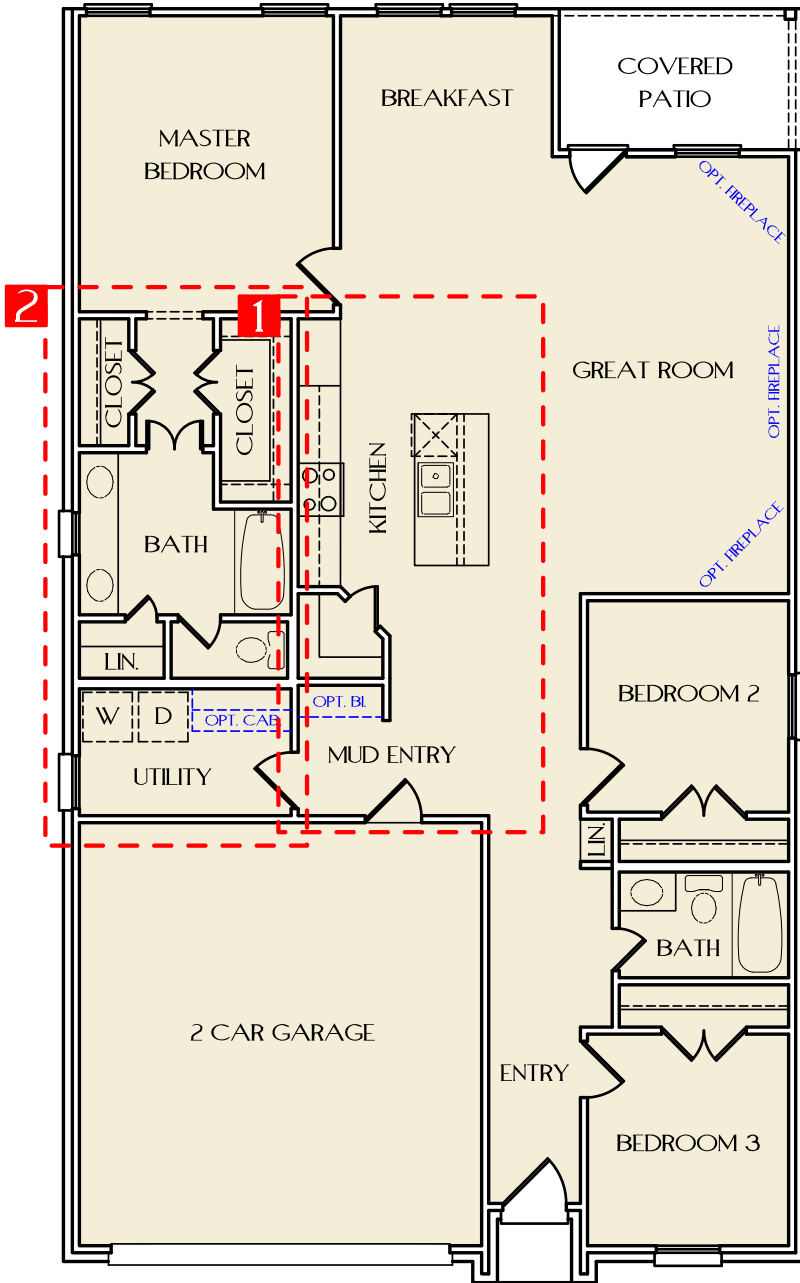

# RETREAT: Base

Square Footage: 1,578  
 Stories: 1  
 Bedrooms: 3  
 Baths: 2  
 Garage: 2 car

ELEVATION A

ELEVATION B

ELEVATION C

# RETREAT: Options

## Red Options

- 1. Extra Cabinets / Extended Mud
- 2. Master Bathroom
  - A. Garden Tub / Shower
  - B. Garden Tub Shower
  - C. Optional Layout