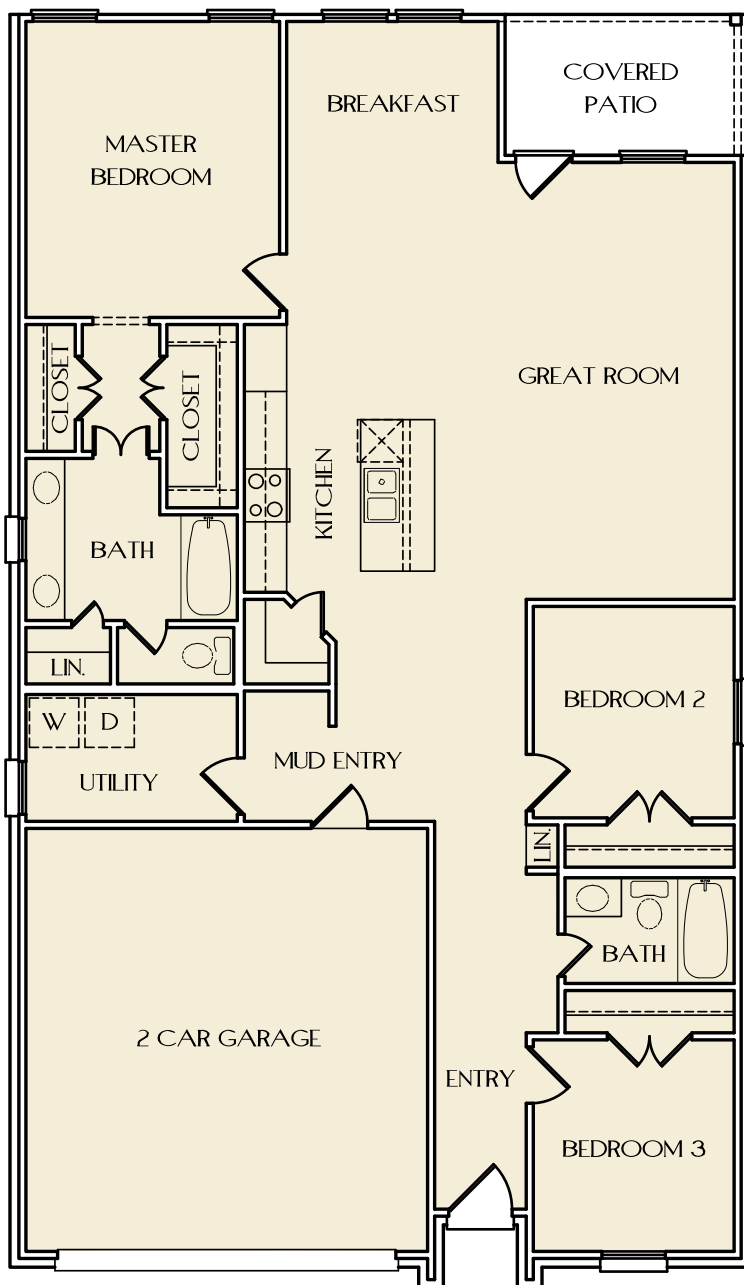

# RETREAT: Base

Square Footage: 1,578  
 Stories: 1  
 Bedrooms: 3  
 Baths: 2  
 Garage: 2 car

ELEVATION A

ELEVATION B

ELEVATION C

# RETREAT: Options

## Red Options

- 1. Extra Cabinets / Extended Mud
- 2. Master Bathroom
  - A. Garden Tub / Shower
  - B. Garden Tub Shower
  - C. Optional Layout