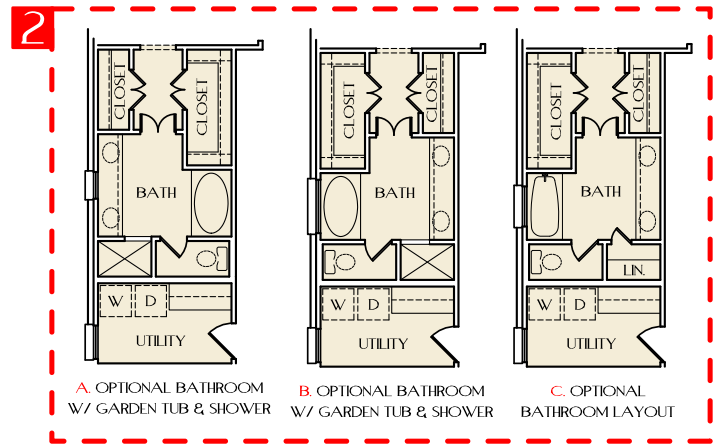

# RETREAT: Base

Square Footage: 1,578  
 Stories: 1  
 Bedrooms: 3  
 Baths: 2  
 Garage: 2 car

ELEVATION A

ELEVATION B

ELEVATION C

## Red Options

- 1. Extra Cabinets / Extended Mud
- 2. Master Bathroom
  - A. Garden Tub / Shower
  - B. Garden Tub Shower
  - C. Optional Layout