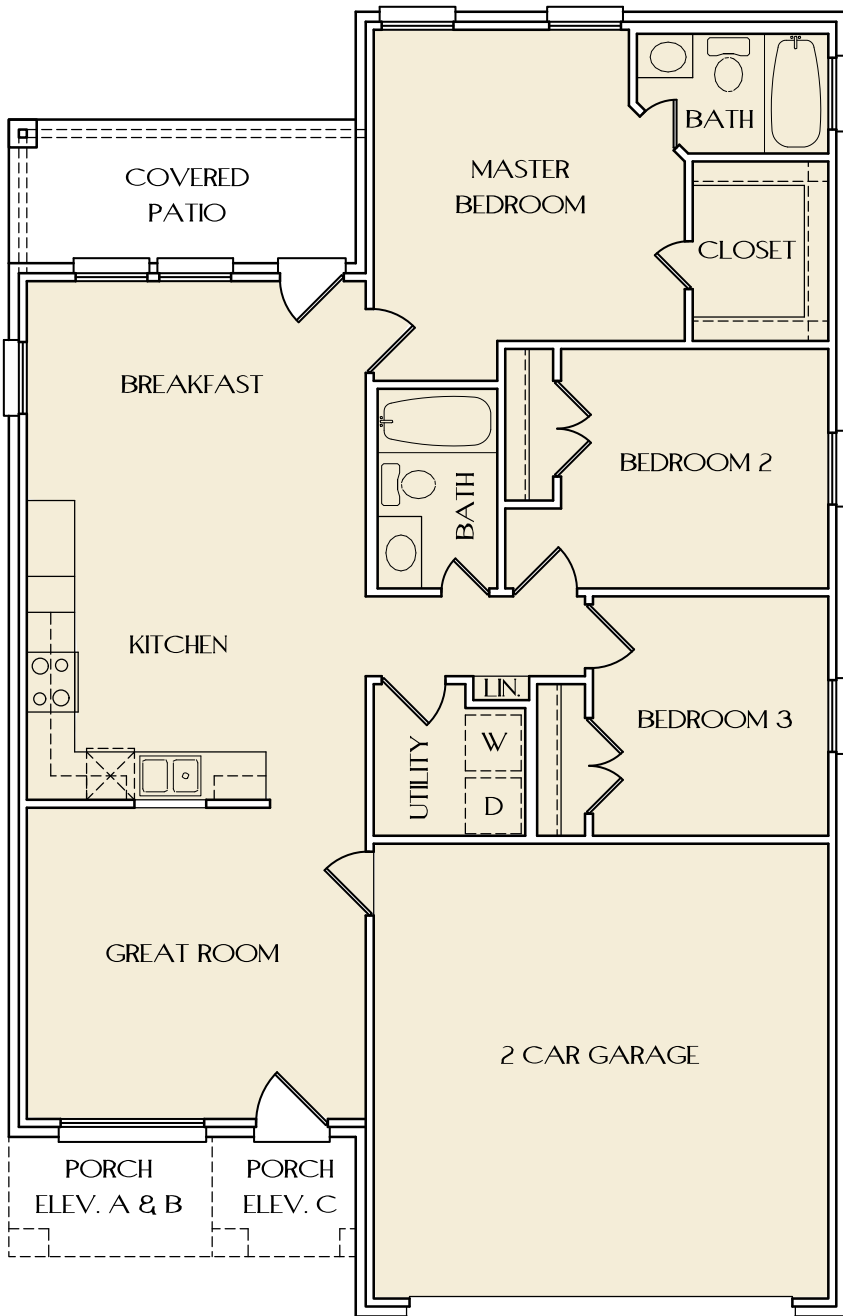

# NOOK: Base

Square Footage: 1,250  
 Stories: 1  
 Bedrooms: 3  
 Baths: 2  
 Garage: 2 car

ELEVATION A

ELEVATION B

ELEVATION C

# NOOK: Options

## Red Options

- 1. Shower
- 2. Kitchen