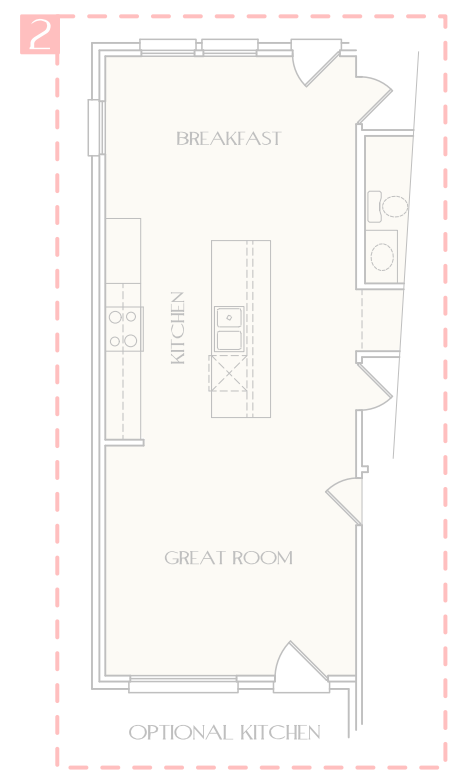

NOOK: Options

Red Options

1. Shower
2. Kitchen

Blue Options

- Extended Patio
- Door
- Built In
- Vanity
- Fireplace
- Island
- Linen