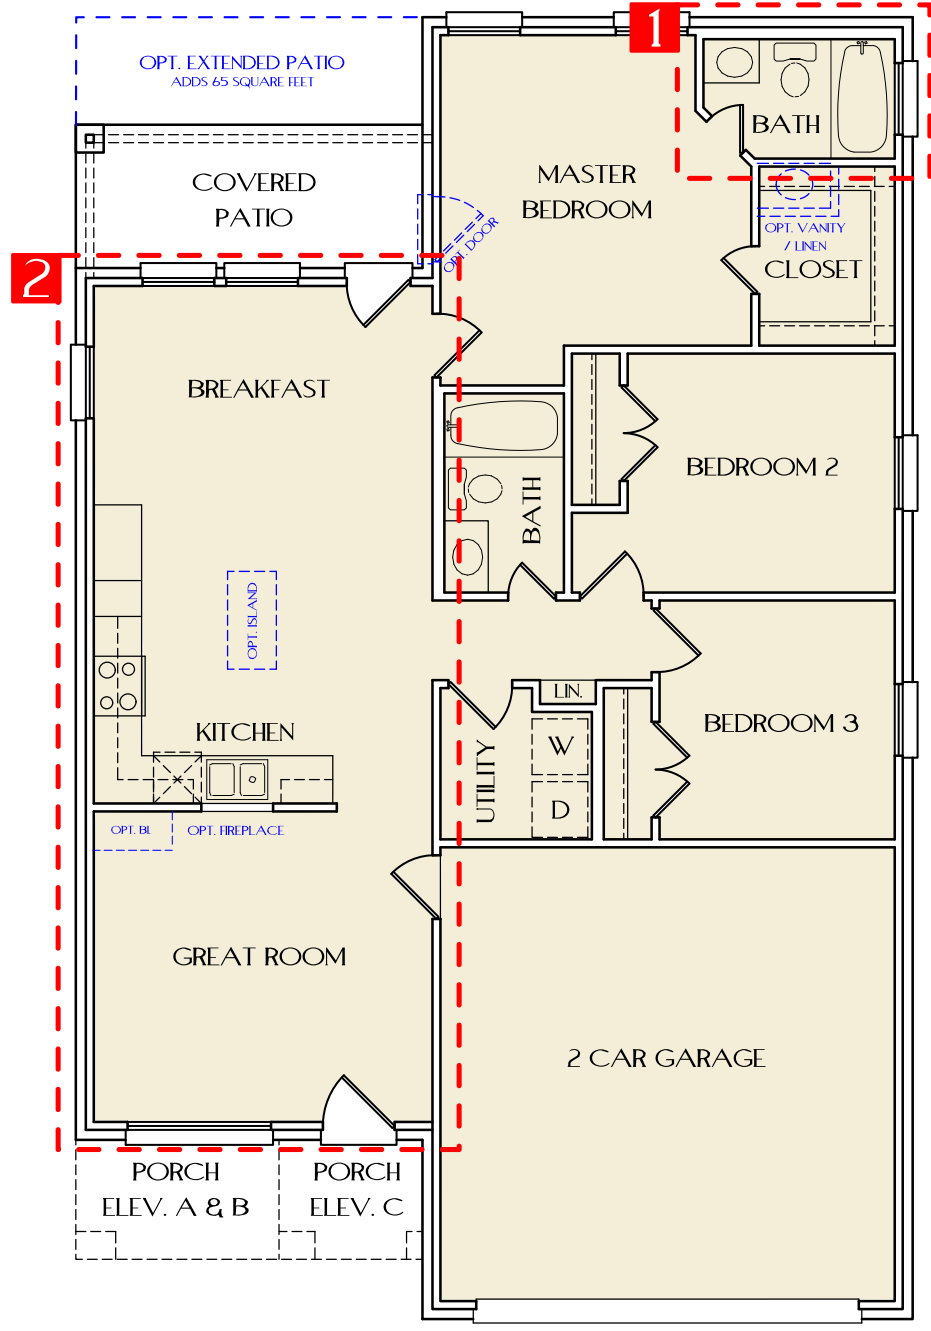

# NOOK: Base

Square Footage: 1,250  
 Stories: 1  
 Bedrooms: 3  
 Baths: 2  
 Garage: 2 car

ELEVATION A

ELEVATION B

ELEVATION C

# NOOK: Options

## Red Options

- 1. Shower
- 2. Kitchen